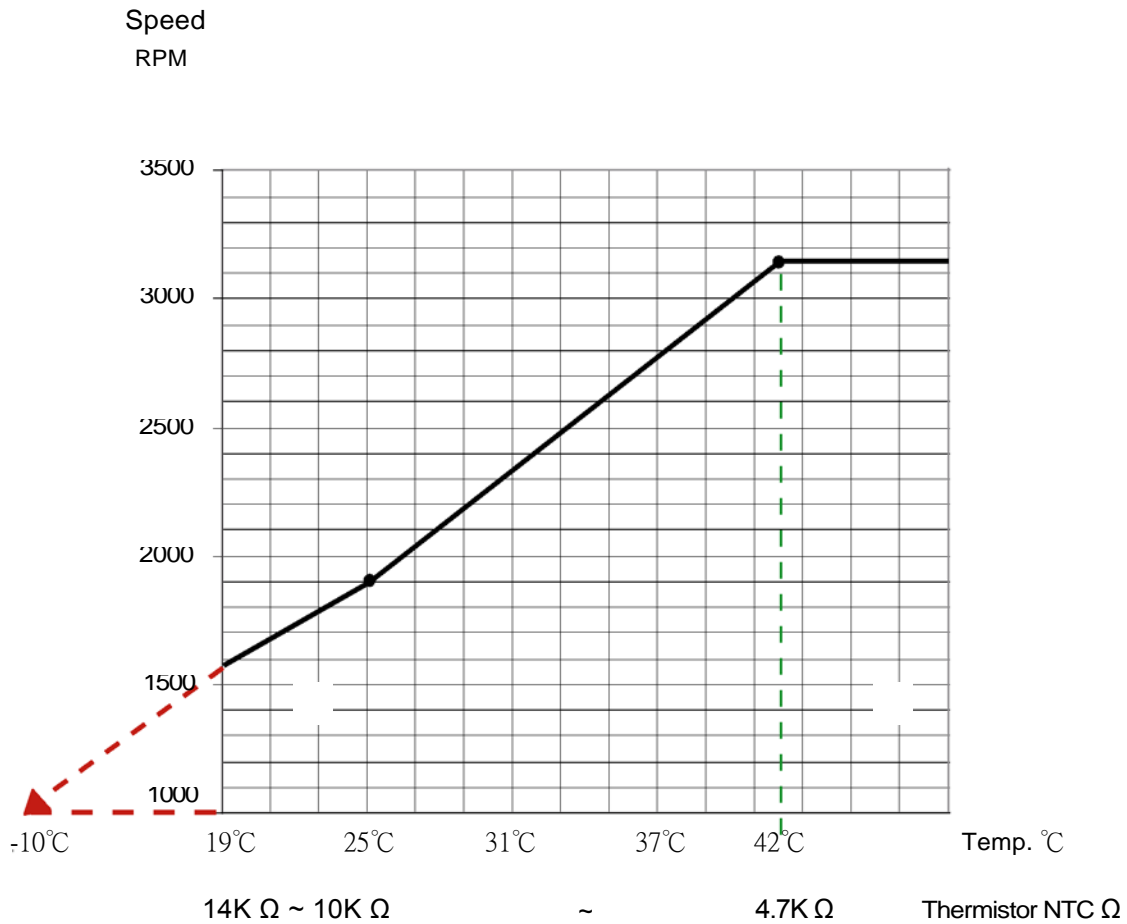

TD1225, TD1232, TD1238 Series H Type, Thermal speed control  
 RPM speed, vs Temp. °C & NTC Thermistor Ω

Wiring method